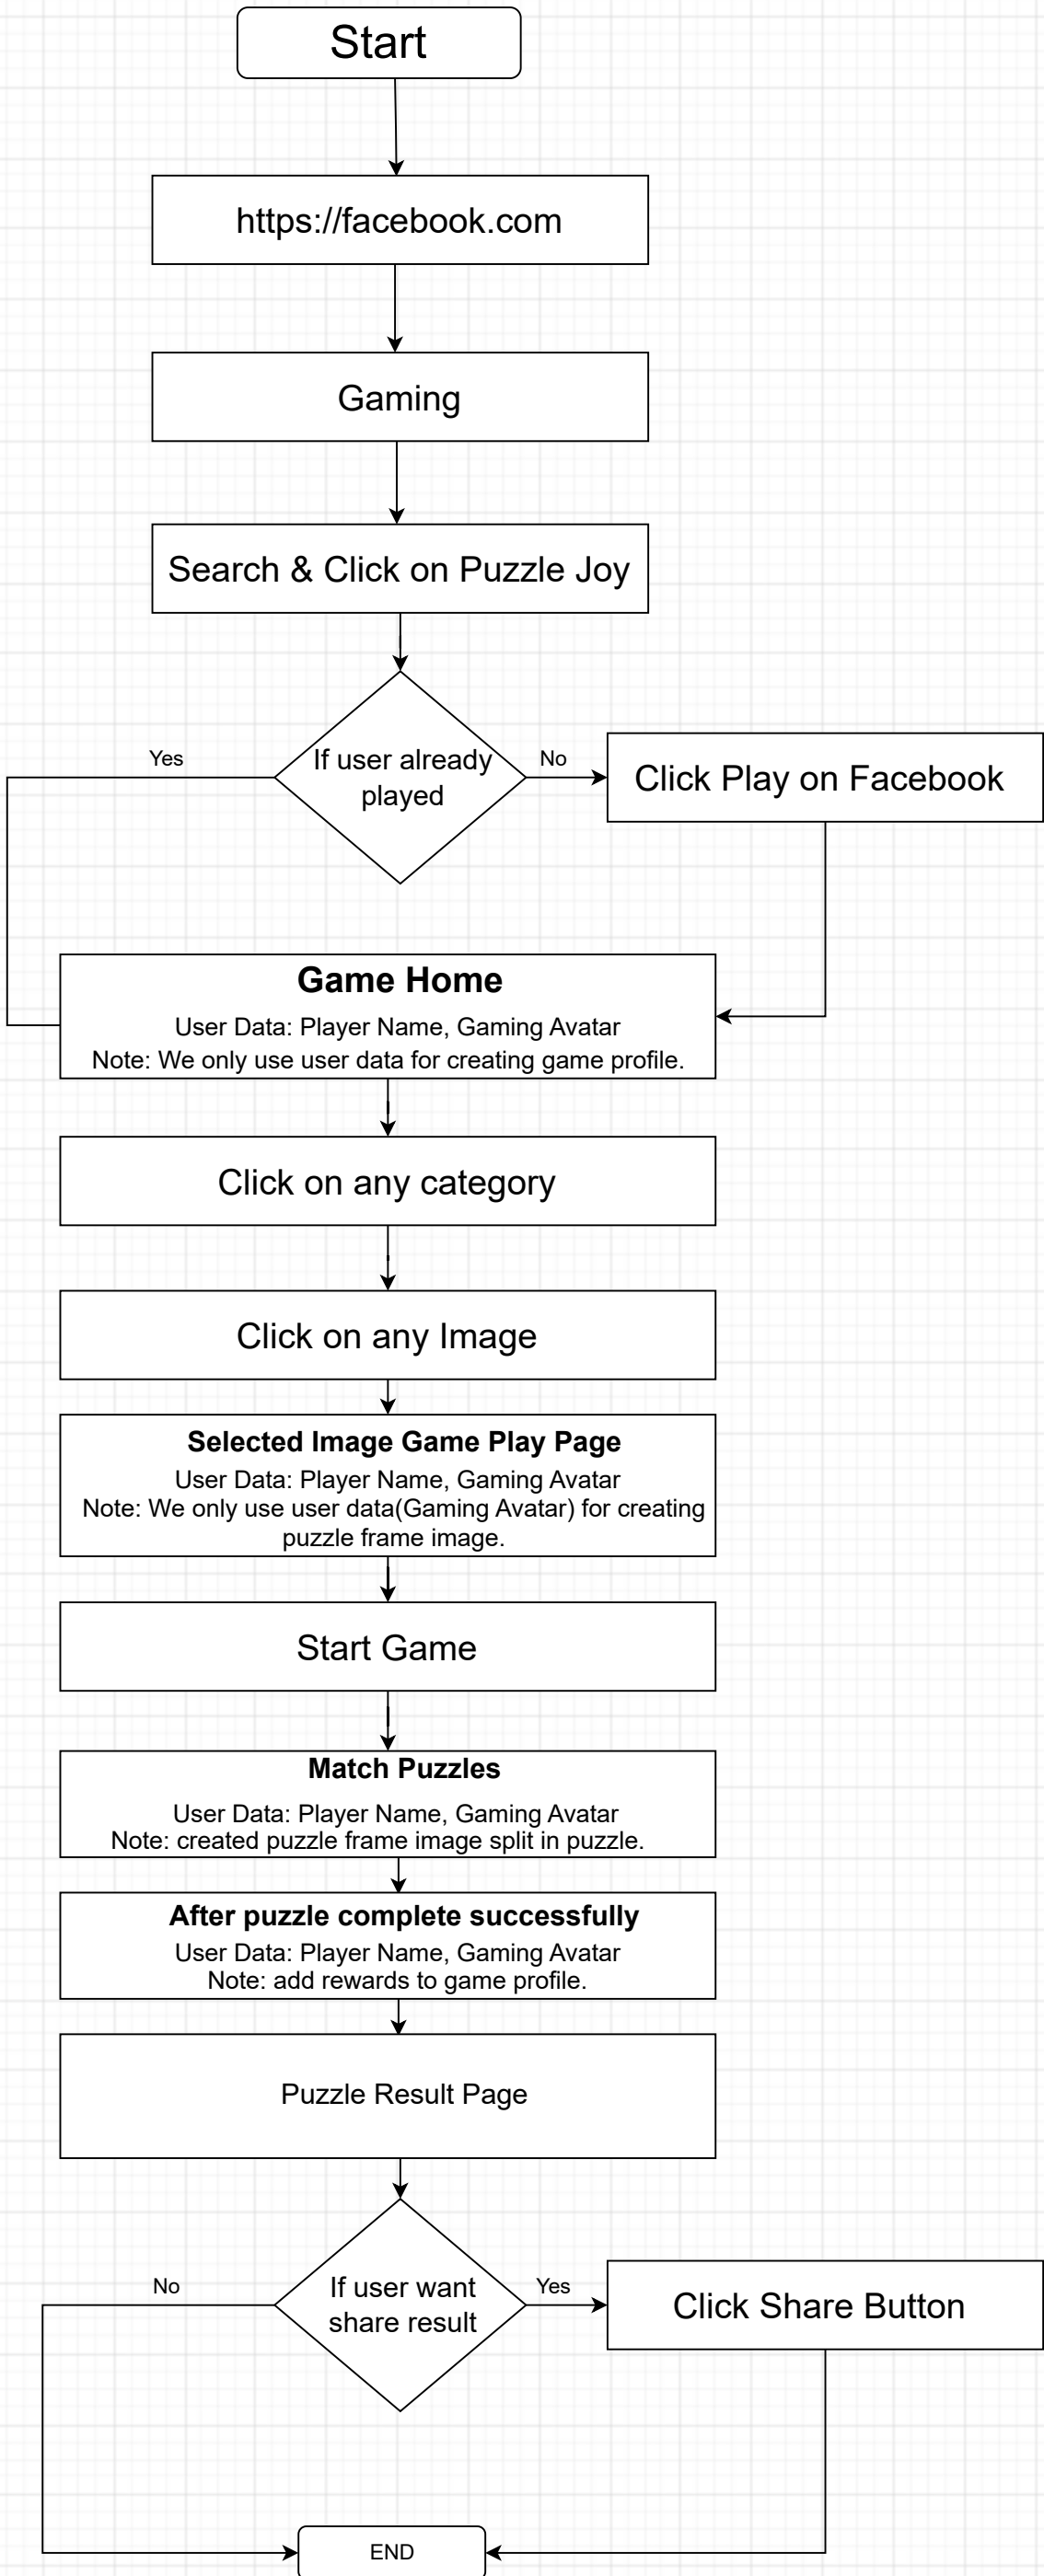

Puzzle Joy (Facebook Instant Game) Flowchart

Note: App does not store cache and not transferring it across network